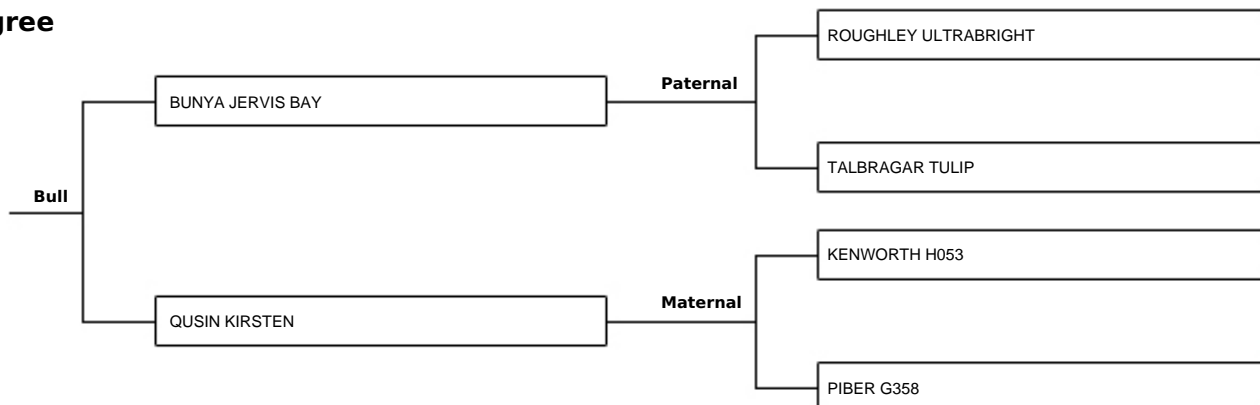

Bull Details

Breed: Limousin
Colour: Red
Horn Status: Horned
DOB: 15/07/1994
Herdbook No: HCA39406
BBS Code: WBQPETE
ABRI link: [CLICK HERE FOR ABRI LINK](#)

Price per straw $: 5.00
(inc GST)
Registration Cert. fee $: 0.00
Minimum buy: 1

Owner & Breeder

Breeder: HUGH ROSS, QUSIN LIMOUSINS
Breeder Website:

Owner: BEEF BREEDING SERVICES P/L

Pedigree