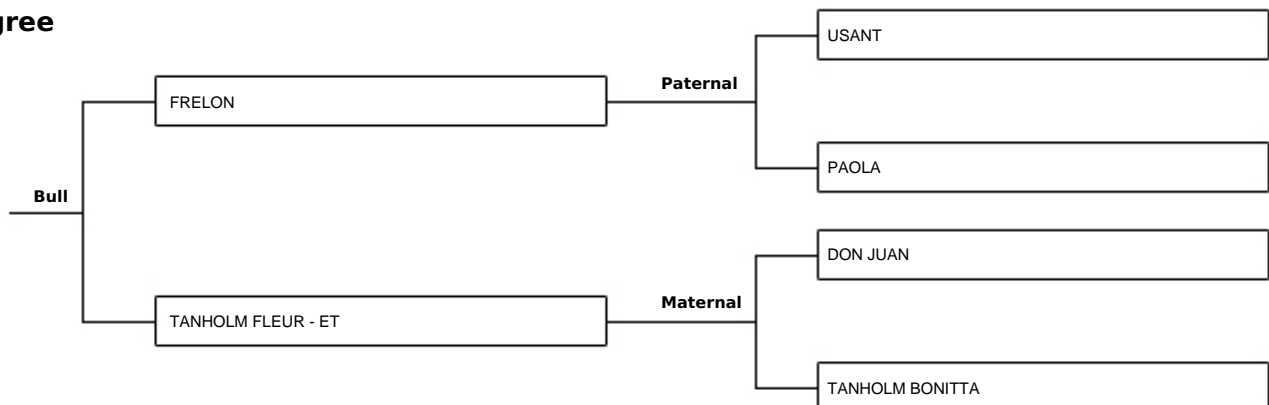

Breed: Limousin
Colour: Red
Horn Status: Polled
DOB: 22/08/1993
Herdbook No: THMFN48
BBS Code: WPTNIKE
ABRI link: [CLICK HERE FOR ABRI LINK](#)

Price per straw \$: 10.00
(inc GST)
Registration Cert. fee \$: 40.00
Minimum buy: 1

Owner & Breeder

Breeder: TANHOLM LIMOUSIN STUD
Breeder Website:

Owner: TANHOLM LIMOUSIN STUD

Pedigree

Bull Details

Breed:	Limousin	Price per straw \$:	10.00
Colour:	Black	(inc GST)	
Horn Status:	Polled	Registration Cert. fee \$:	0.00
DOB:	19/06/1988	Minimum buy:	1
Herdbook No:	IMCPH4		
BBS Code:	MBPOPI		
ABRI link:	CLICK HERE FOR ABRI LINK		