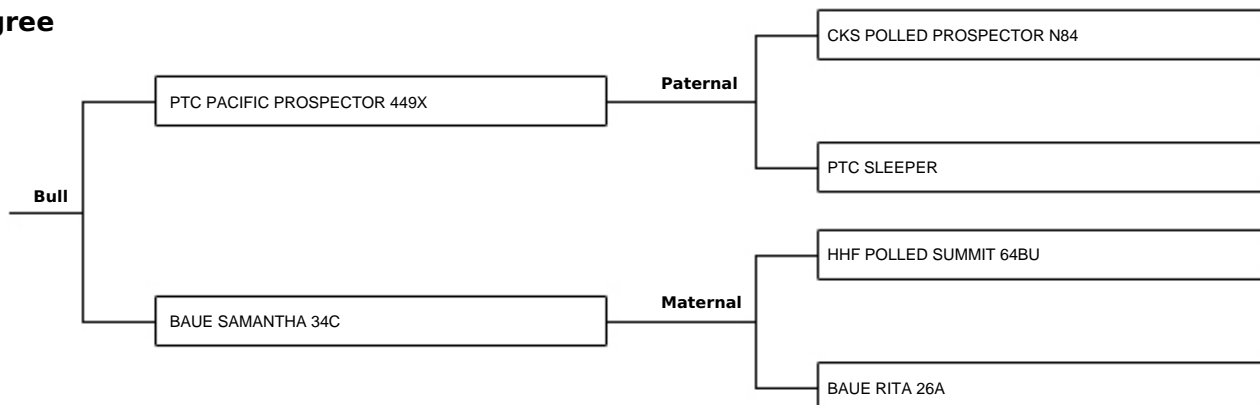

Bull Details

Breed: Gelbvieh
Colour: Honey/Red
Horn Status: Polled
DOB: 12/02/1995
Herdbook No: IBMPQ0054
BBS Code: WOODSAM
ABRI link: [CLICK HERE FOR ABRI LINK](#)

Price per straw $: 10.00
(inc GST)
Registration Cert. fee $: 0.00
Minimum buy: 1

Owner & Breeder

Breeder: WOODLAND FARMS
Breeder Website:

Owner: BEEF BREEDING SERVICES P/L

Pedigree