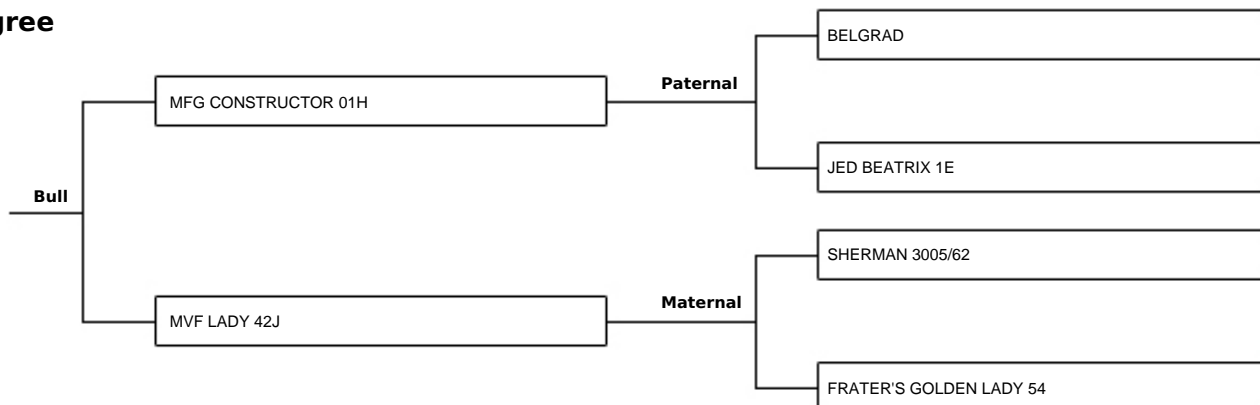

Price per straw \$: 25.00
(inc GST)
Registration Cert. fee \$: Included
Minimum buy: 1

Owner & Breeder

Breeder: KNOLL CREST FARMS
Breeder Website:

Owner: BEEF BREEDING SERVICES P/L

Pedigree

Bull Details

Breed: Gelbvieh
Colour: Honey/Red
Horn Status: Horned
DOB: 17/03/1984
Herdbook No: ICTFD0029
BBS Code: MBCOMET
ABRI link: [CLICK HERE FOR ABRI LINK](#)

Price per straw \$: 10.00
(inc GST)
Registration Cert. fee \$: 0.00
Minimum buy: 1

Owner & Breeder

Breeder: MOUNTAIN VIEW FARMS
Breeder Website:

Owner: BEEF BREEDING SERVICES P/L

Pedigree

Bull Details

Breed: Gelbvieh
Colour: Honey/Red
Horn Status: Polled
DOB: 12/02/1995
Herdbook No: IBMPQ0054
BBS Code: WOODSAM
ABRI link: [CLICK HERE FOR ABRI LINK](#)