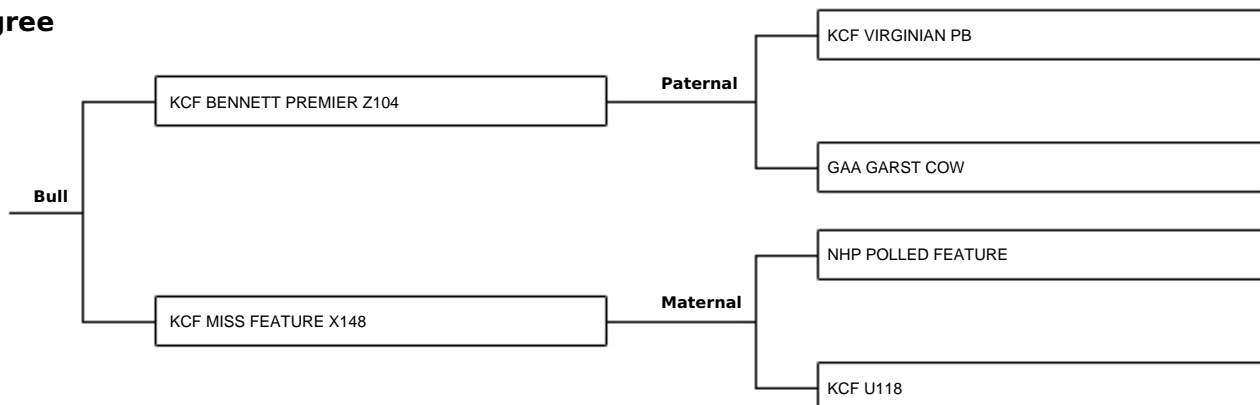

Price per straw \$: 20.00
(inc GST)
Registration Cert. fee \$: 0.00
Minimum buy: 1

Owner & Breeder

Breeder: DIETER RUZICKA
Breeder Website:

Owner: DOUBLE J GELBIEH STUD

Pedigree

Bull Details

Breed: Gelbvieh
Colour: Black
Horn Status: Polled
DOB: 03/12/1992
Herdbook No: IBBPM0246
BBS Code: VALUE
ABRI link: [CLICK HERE FOR ABRI LINK](#)

Price per straw \$: 25.00
(inc GST)
Registration Cert. fee \$: Included
Minimum buy: 1

Owner & Breeder

Breeder: KNOLL CREST FARMS
Breeder Website:

Owner: BEEF BREEDING SERVICES P/L

Pedigree

Bull Details

Breed: Gelbvieh
Colour: Honey/Red
Horn Status: Horned
DOB: 17/03/1984
Herdbook No: ICTFD0029
BBS Code: MBCOMET
ABRI link: [CLICK HERE FOR ABRI LINK](#)