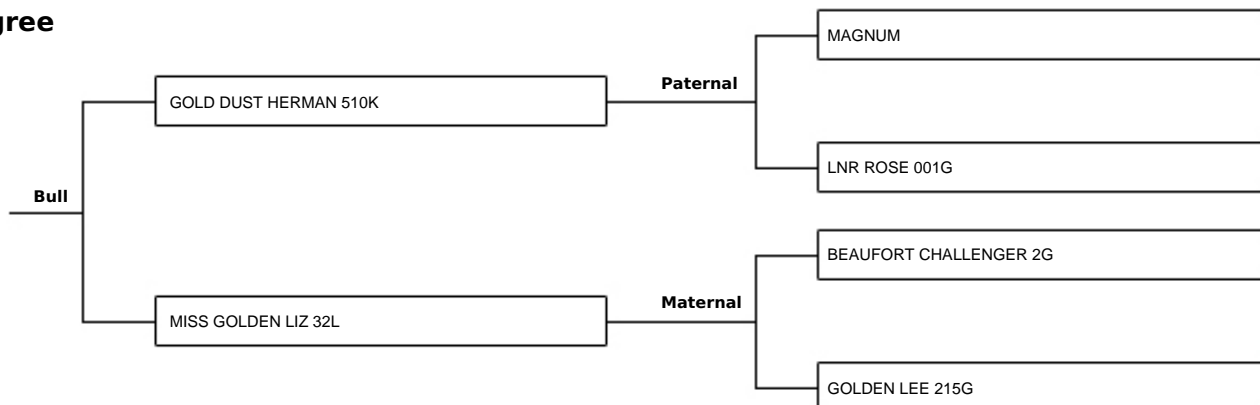

Bull Details

Breed:	Gelbvieh	Price per straw $:	15.00
Colour:	Red	(inc GST)	
Horn Status:	Horned	Registration Cert. fee $:	0.00
DOB:	01/02/1983	Minimum buy:	1
Herdbook No:	ICDFC0002		
BBS Code:	MBFAIR		
ABRI link:	CLICK HERE FOR ABRI LINK		

Owner & Breeder

Breeder: GEORGE KAISER & SONS, CANADA
Breeder Website:

Owner: BEEF BREEDING SERVICES P/L

Pedigree