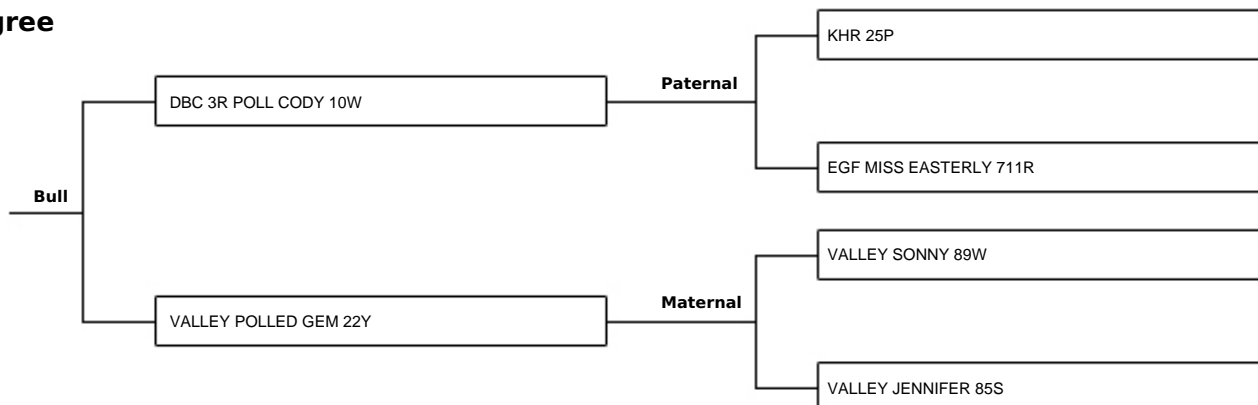

Bull Details

Breed: Gelbvieh
Colour: Honey/Red
Horn Status: Polled
DOB: 24/06/1991
Herdbook No: DR5PL003
BBS Code: HNEWMAN
ABRI link: [CLICK HERE FOR ABRI LINK](#)

Price per straw $: 20.00
(inc GST)
Registration Cert. fee $: 0.00
Minimum buy: 1

Owner & Breeder

Breeder: DIETER RUZICKA
Breeder Website:

Owner: DOUBLE J GELBIEH STUD

Pedigree