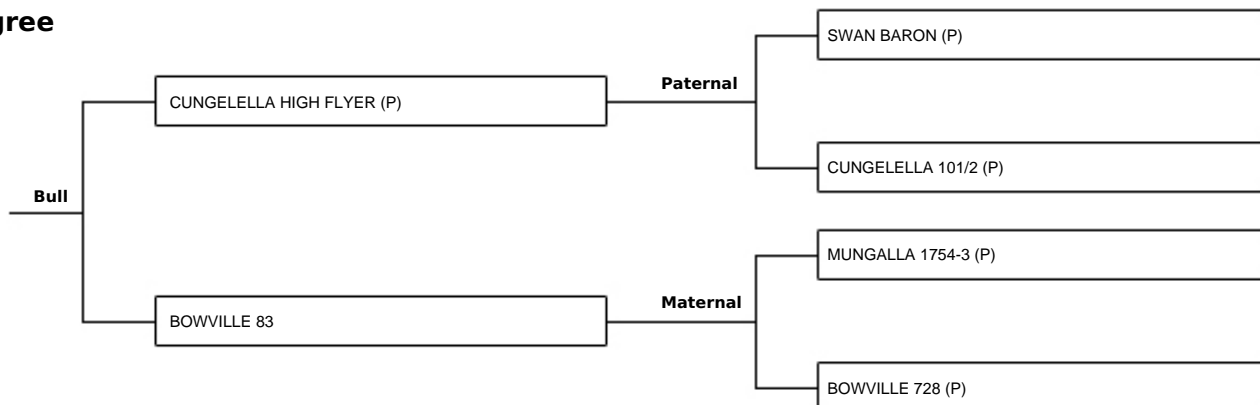

Bull Details

Breed:	Droughtmaster	Price per straw $:	25.00
Colour:	Red	(inc GST)	
Horn Status:	Polled	Registration Cert. fee $:	0.00
DOB:	10/01/2004	Minimum buy:	1
Herdbook No:	FBC041M		
BBS Code:	CQANLEG		
ABRI link:	CLICK HERE FOR ABRI LINK		

Owner & Breeder

Breeder: RJ SCANLAN
Breeder Website: <http://www.parawanga.com/>

Owner: AGRI-GENE PTY LTD

Pedigree