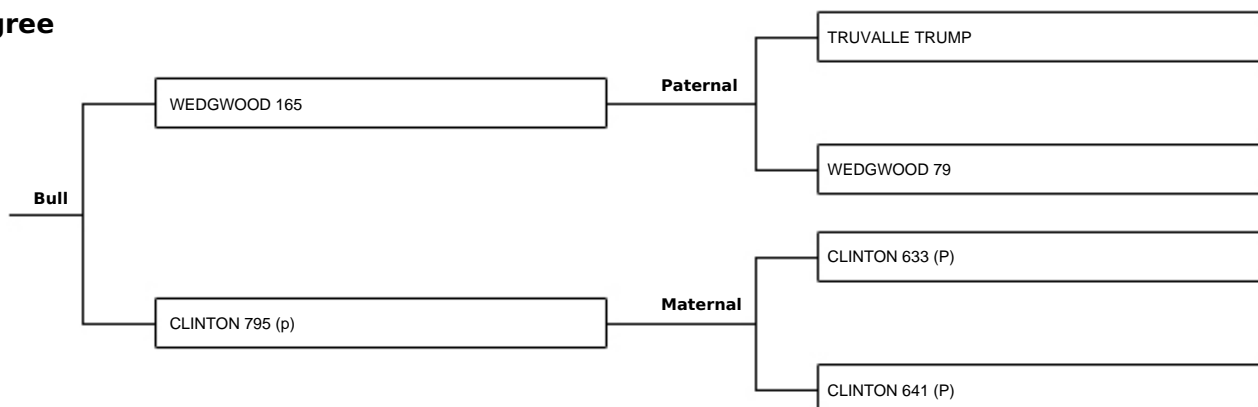

Bull Details

Breed: Droughtmaster
Colour: Red
Horn Status: Horned
DOB: 03/10/1994
Herdbook No: RIZ94940M
BBS Code: WBC940
ABRI link: [CLICK HERE FOR ABRI LINK](#)

Price per straw \$: 7.00
(inc GST)

Registration Cert. fee \$: 0.00

Minimum buy: 1

Owner & Breeder

Breeder: BANFF BROS, COOMINYA. QLD

Breeder Website:

Owner: BEEF BREEDING SERVICES P/L

Pedigree

Bull Details

Breed:	Droughtmaster	Price per straw \$:	25.00
Colour:	Red	(inc GST)	
Horn Status:	Polled	Registration Cert. fee \$:	0.00
DOB:	10/01/2004	Minimum buy:	1
Herdbook No:	FBC041M		
BBS Code:	CQANLEG		
ABRI link:	CLICK HERE FOR ABRI LINK		

Owner & Breeder

Breeder: RJ SCANLAN
Breeder Website: <http://www.parawanga.com/>

Owner: AGRI-GENE PTY LTD

Pedigree

Bull Details

Breed:	Droughtmaster	Price per straw \$:	45.00
Colour:	Red	(inc GST)	
Horn Status:	Polled	Registration Cert. fee \$:	Included
DOB:	14/02/2007	Minimum buy:	10
Herdbook No:	U9C076925M		
BBS Code:	CQGMLVL		
ABRI link:	CLICK HERE FOR ABRI LINK		