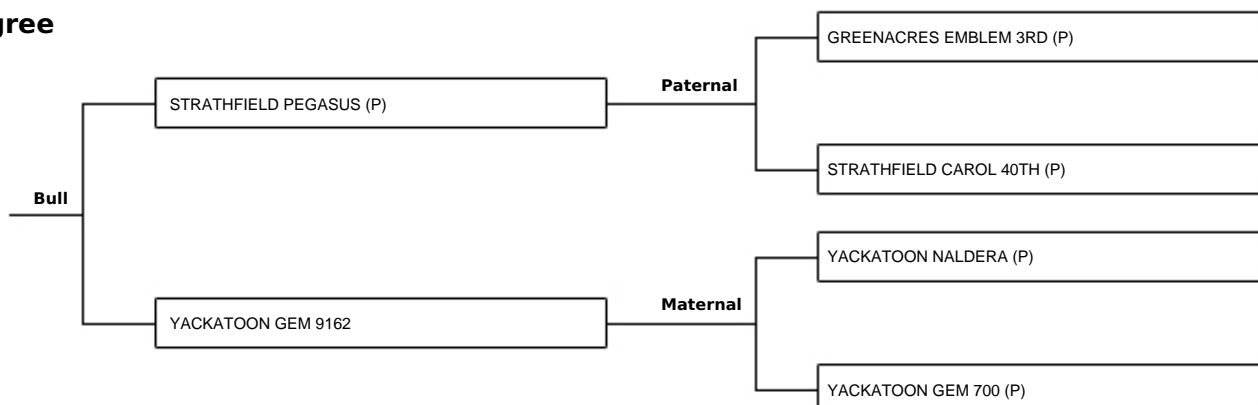

Bull Details

Breed:	Droughtmaster	Price per straw $:	35.00
Colour:	Red	(inc GST)	
Horn Status:	Polled	Registration Cert. fee $:	25.00
DOB:	19/08/2002	Minimum buy:	5
Herdbook No:	DCS02001M		
BBS Code:	CQLORTH		
ABRI link:	CLICK HERE FOR ABRI LINK		

Owner & Breeder

Breeder: D C & L J SMITH. LORANDALE STUD
Breeder Website:

Owner: DC & LJ SMITH

Pedigree