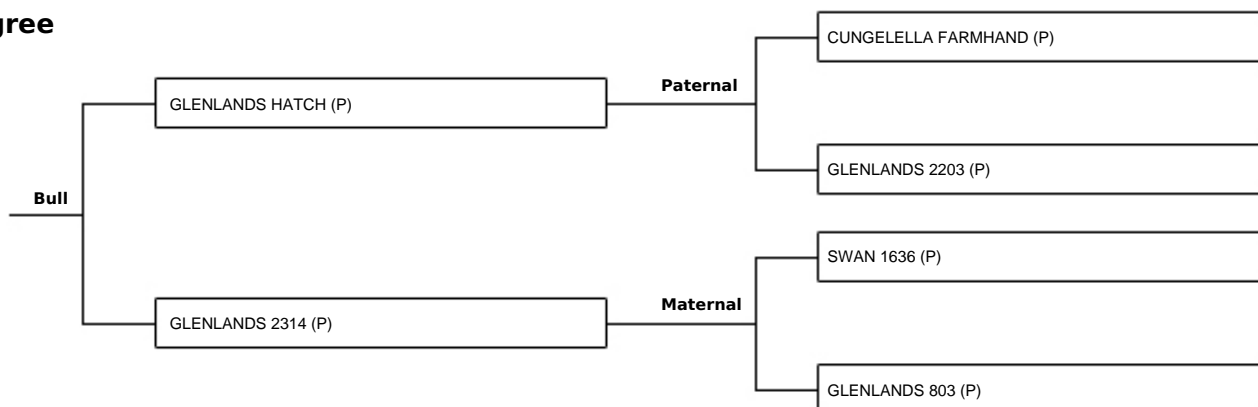

Bull Details

Breed:	Droughtmaster	Price per straw $:	45.00
Colour:	Red	(inc GST)	
Horn Status:	Polled	Registration Cert. fee $:	Included
DOB:	14/02/2007	Minimum buy:	10
Herdbook No:	U9C076925M		
BBS Code:	CQGMLVL		
ABRI link:	CLICK HERE FOR ABRI LINK		

Owner & Breeder

Breeder: B & V CHILDS, GLENLANDS DROUGHTMASTERS **Owner:** WARINGLE PARTNERSHIP
Breeder Website:

Pedigree