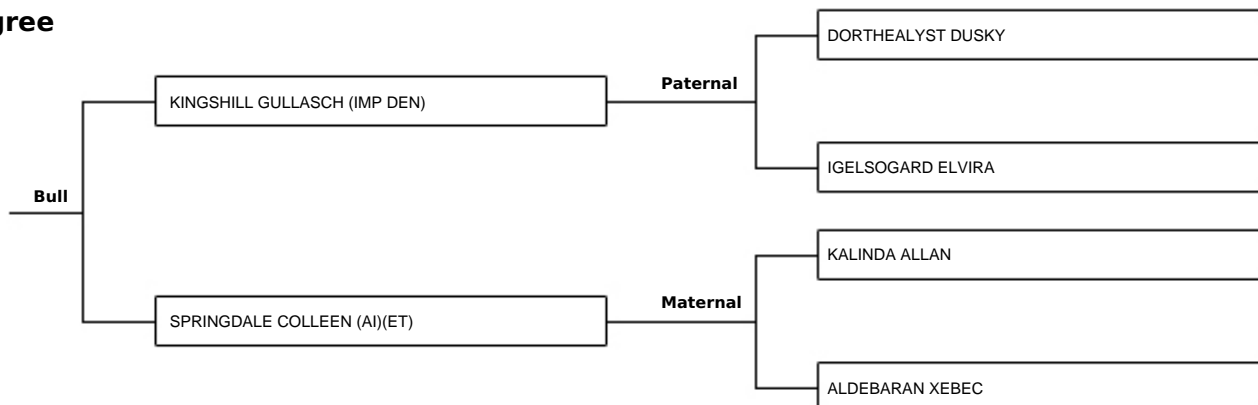

Bull Details

Breed: Dexter
Colour: Dun
Horn Status: Horned
DOB: 31/01/1995
Herdbook No: 80331
BBS Code: CQRHDUN
ABRI link: [CLICK HERE FOR ABRI LINK](#)

Price per straw \$: 26.82
(inc GST)
Registration Cert. fee \$: Included
Minimum buy: 1

Owner & Breeder

Breeder: IG & KA JENNER
Breeder Website:

Owner: IG & KA JENNER

Pedigree

Bull Details

Breed: Dexter
Colour: Red
Horn Status: Horned
DOB: 20/07/1997
Herdbook No: 80547
BBS Code: WPBHREX
ABRI link: [CLICK HERE FOR ABRI LINK](#)

Price per straw \$: 35.00
(inc GST)
Registration Cert. fee \$: Included
Minimum buy: 1

Owner & Breeder

Breeder: MRS PV BAKER
Breeder Website:

Owner: GJ & MJ MANVELL

Pedigree

Bull Details

Breed: Dexter
Colour: Black
Horn Status: Horned
DOB: 14/02/1995
Herdbook No: 80290
BBS Code: WPROJET
ABRI link: [CLICK HERE FOR ABRI LINK](#)